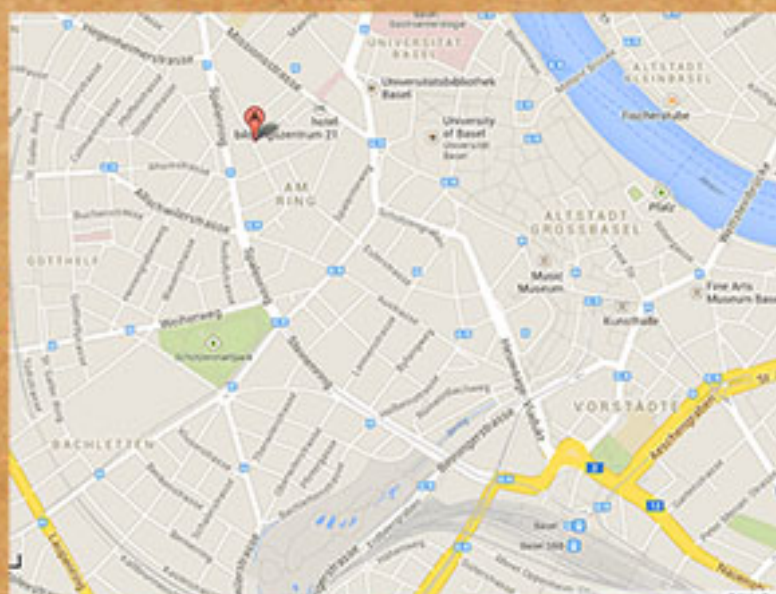

SHINTO MUSO RYU JODO

Basel 2020

September 26th & 27th

Summer Jodo Gasshuku

Michel Ducret

Menkyo Kaiden, Kuden IJF

杖
心
道
場

神
道
夢
想
流
杖

Basel Jodo Gasshuku

*Saturday: 9h30 to 12h30 & 14h30 to 18h00
&*

Sunday: 9h30 to 12h30 & 14h30 to 16h30

*Turnhalle in the "Mission" Park
Nonnenweg 34, Basel 4055*

From SBB, tram n°1 direction "Dreirosenbrücke", stop at "Birmanngasse", then take Birmanngasse for 100m to "Nonnenweg".
(We are on Nonnenweg 27)